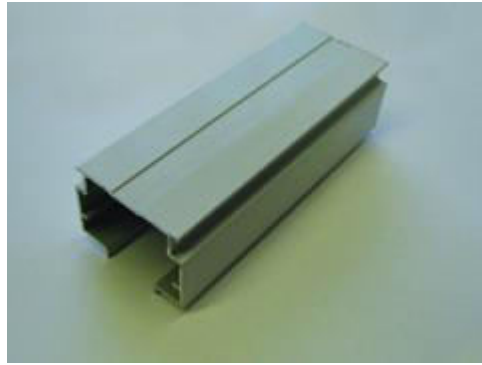

CDR
Cord Drive Runner

600 Pcs / Box
2.2 kg

CDRS
Cord Drive Runner w/ Screw

200 Pcs / Box
1.1 kg

CLS
Carriers w/ Link Spacers

500 Pcs / Box
3.2 kg

EC
End Cap

1,00 Pcs / Box
5.0 kg

GC
Grover Corner

200 Pcs / Box
1.5 kg

GVC
Grover Valance Clip

800 Pcs / Box
10.8 kg

SD4TR
Standard 4-Way Tilt Rod - 18'

16 Pcs / Bundle
5.0 kg

SDTK
Standard Track - 18'

16 Pcs / Bundle
40.8 kg